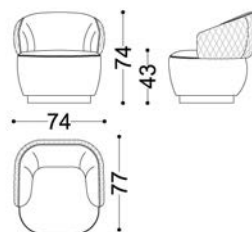

Art. 40321/R