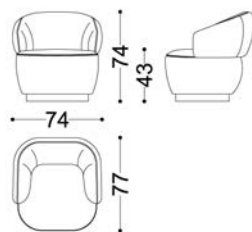

*Design: Studio Castello Lagravinese*  
*Structure: Beech wood*  
*Seat Padding: Various measurements of polyurethane foam.*  
*Back Padding: Polyurethane foam.*  
*Cover: Non-Removable.*

Art. 40321

Art. 40322